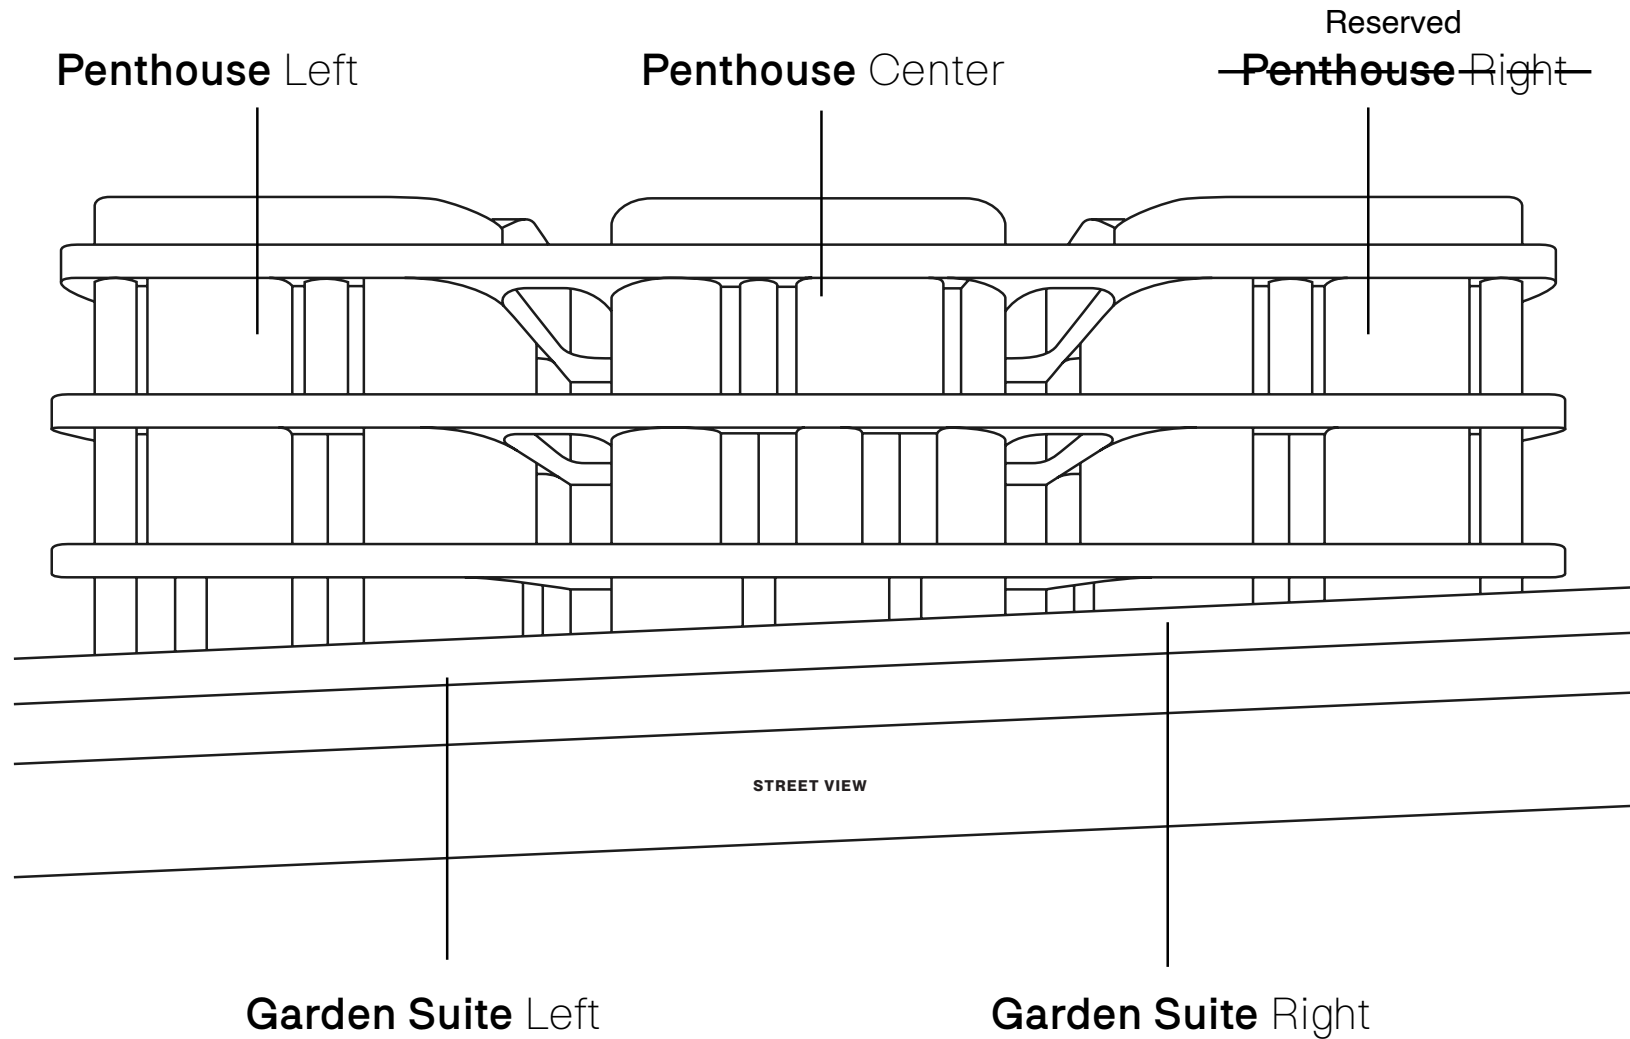

Monaco

SAN
AGUSTIN

SUITES

PALMA

Apartment	Bedrooms	Living surface	Built surface	Uncovered terrace	Garden surface	Rooftop	Parking	Price
Garden Suite Left	3	147 m ²	176 m ²	94 m ²	123 m ²	---	2	2.125.000 €
Garden Suite Right	3	144 m ²	170 m ²	51 m ²	171 m ²	---	2	2.225.000 €
Penthouse Left	3	212 m ²	271 m ²	19 m ²	---	68 m ²	2	4.250.000 €
Penthouse Center	3	191 m ²	247 m ²	16 m ²	---	66 m ²	2	3.485.000 €
Penthouse Right	3	209 m ²	269 m ²	16 m ²	---	66 m ²	2	- reserved -